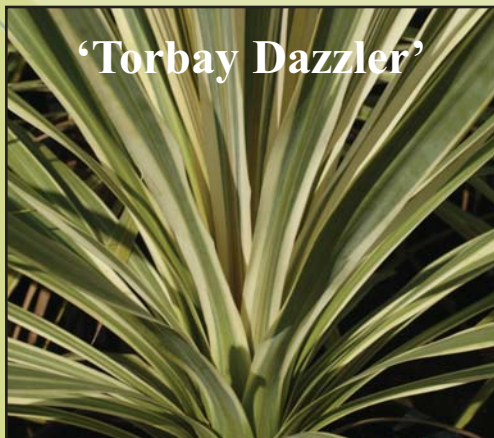

What's. Growing On...

October 2009

Colorful Cordyline

With showy new varieties being introduced all the time, it's no wonder that this vibrant, low-water plant has become so popular. Cordyline offers fountains of sword-like leaves in a variety of interesting colors. Over time it will form a trunk and become palm-like in appearance. It is striking when used in tropical, desert and rock-garden themes.

'Pink Stripe'

'Sundance'

'Paradise'

'Southern Spendor'

'Red Sensation'

'Red Star'

'Torbay Dazzler'

**Holiday Trees, Wreaths
& Poinsettias
Available November 28**