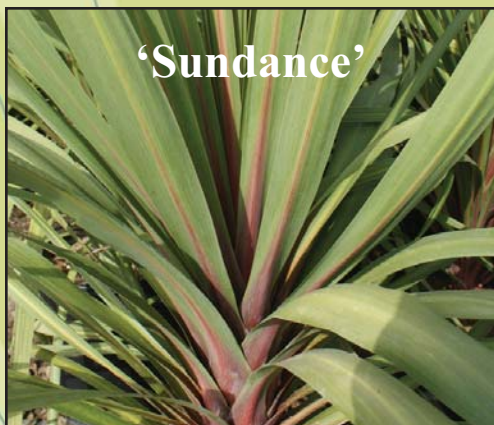

'Southern Spendor'

'Sundance'