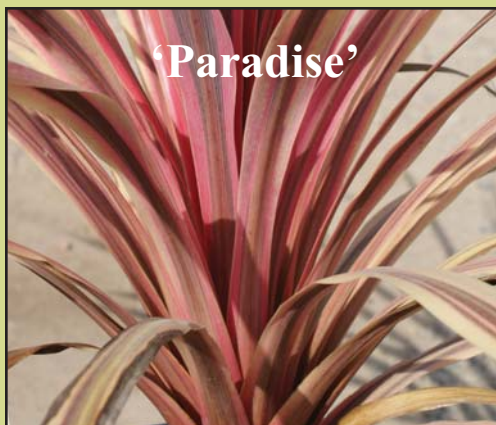

'Red Sensation'

'Paradise'