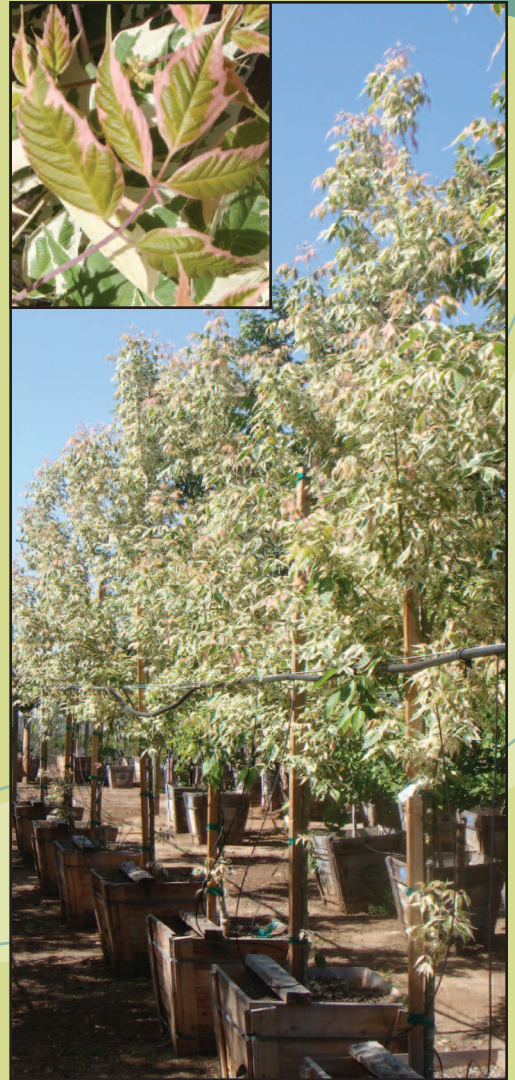

What's Growing On...

May 2009

Hot New Varieties

Hybrids are known to have interesting colors and to be more resistant to pests and diseases. Check out these exciting new additions...

Scaevola 'Whirlwind White' creates a green blanket speckled with pure white, fan-shaped flowers all season. Great as a low maintenance groundcover or edging plant, as it requires no deadheading and is tolerant of both heat and drought.

Heuchera 'Beaujolais' is vibrantly colored, shade hardy, and has huge purple leaves with a silver overlay. It is one of four exciting new Heucheras at Miramar.

Acer negundo 'Flamingo' is a gorgeous tree with pink new growth that fades to green with white margins. 'Flamingo' has a delicate appearance, and is great for lightening shadier spots with its pink and white variegation.